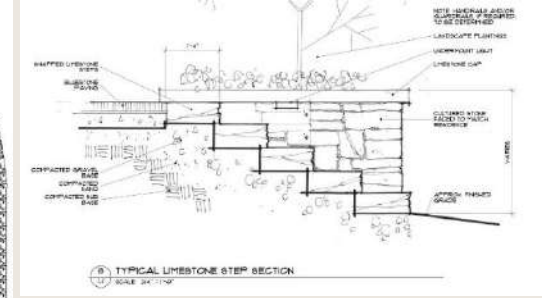

Construction Drawing details