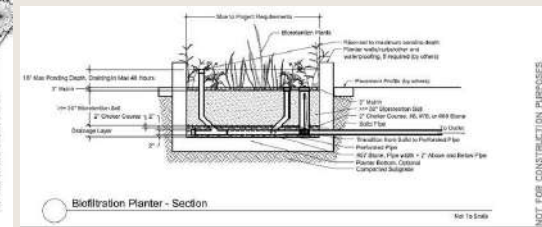

- **Location:** Mount Lebanon
- **Landscape style:** Mediterranean
- **Scope of work:** Design & execution.
- **Client:** confidential

**09-OUR LANDSCAPE DESIGN PROCESS: HAND-DRAWN ARTISTRY TO CAD PRECISION**

This slide offers a glimpse into our comprehensive approach to landscape design and documentation. Our team Integrate both 2D and 3D drawing techniques into our design process, we provide our clients with a comprehensive understanding of their project from conception to completion. Additionally, we employ cutting-edge CAD software to produce detailed documents and construction drawings, guaranteeing accuracy and clarity throughout the implementation process. With our commitment to both creativity and precision, we deliver exceptional results that exceed expectations.

2d And 3d Rendering Drawings

Landscape design cad drawings

Construction Drawing details