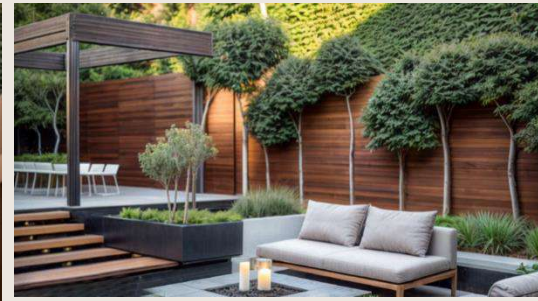

## Tropical villa garden Project 03.

Our landscape project brings the tropical vibe to life with lush plants like palms and ferns, creating a serene oasis. With vibrant colors and textures, we aim to transport visitors to a tranquil tropical paradise, offering a refreshing escape into nature.

## Private residence- Project 04.

Nestled in a residential neighborhood, our landscape project prioritizes privacy by enveloping the plot with lush greenery. Through thoughtful plant selection, we've not only created a secluded sanctuary but also enhanced the natural beauty within, making the space more inviting and livable for residents to enjoy.

## CREATIVE PORTFOLIO- JANUARY 2024

**Modern backyard.  
Project 05.**

In our landscape project for a small urban backyard, we infused modern style with natural elements. Despite the limited space, we introduced lush greenery to bring life to the urban setting, and incorporated wood accents to add warmth and texture, blending seamlessly with the contemporary design.

- **Location:** London, united kingdom
- **Landscape style:** Modern Classic English
- **Scope of work:** Design & execution.
- **Client:** confidential

**Private residence  
Project 06.**

For our residential neighborhood garden project, we embraced a contemporary style with a focus on privacy and family gatherings. We incorporated strategic plantings and fencing to provide seclusion while maintaining an inviting atmosphere. We prioritized creating a vast green lawn ideal for gatherings and family activities.