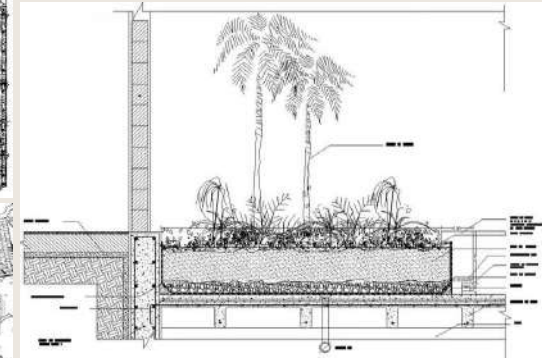

Construction Drawing details