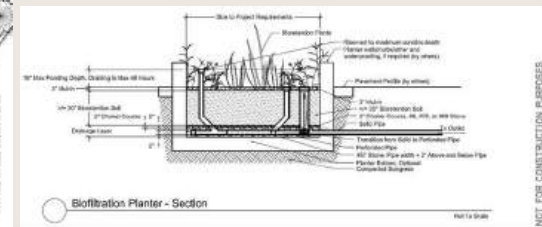

- **Location:** Mount Lebanon
- **Landscape style:** Mediterranean
- **Scope of work:** Design & execution.
- **Client:** confidential

09-OUR LANDSCAPE DESIGN PROCESS: HAND-DRAWN ARTISTRY TO CAD PRECISION

This slide offers a glimpse into our comprehensive approach to landscape design and documentation. Our team Integrate both 2D and 3D drawing techniques into our design process, we provide our clients with a comprehensive understanding of their project from conception to completion. Additionally, we employ cutting-edge CAD software to produce detailed documents and construction drawings, guaranteeing accuracy and clarity throughout the implementation process. With our commitment to both creativity and precision, we deliver exceptional results that exceed expectations.

2d And 3d Rendering Drawings

Landscape design cad drawings

Construction Drawing details

NOT FOR CONSTRUCTION PURPOSES

Collaboration Process.

DESIGN CONSULTATION

During the first stage of our process, we engage in a comprehensive design consultation where we thoroughly explore your gardening vision and preferences.