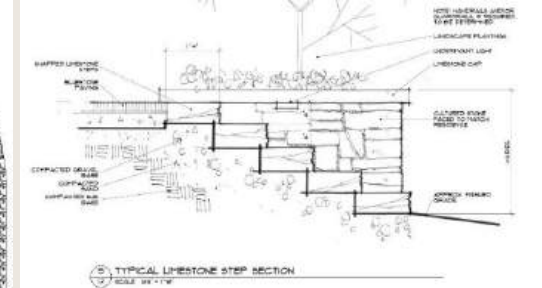

- **Location:** Mount Lebanon
- **Landscape style:** Mediterranean
- **Scope of work:** Design & execution.
- **Client:** confidential

09-OUR LANDSCAPE DESIGN PROCESS: HAND-DRAWN ARTISTRY TO CAD PRECISION

This slide offers a glimpse into our comprehensive approach to landscape design and documentation. Our team Integrate both 2D and 3D drawing techniques into our design process, we provide our clients with a comprehensive understanding of their project from conception to completion. Additionally, we employ cutting-edge CAD software to produce detailed documents and construction drawings, guaranteeing accuracy and clarity throughout the implementation process. With our commitment to both creativity and precision, we deliver exceptional results that exceed expectations.

2d And 3d Rendering Drawings

Landscape design cad drawings

Construction Drawing details

NOT FOR CONSTRUCTION PURPOSES

Collaboration Process.

DESIGN CONSULTATION

During the first stage of our process, we engage in a comprehensive design consultation where we thoroughly explore your gardening vision and preferences.