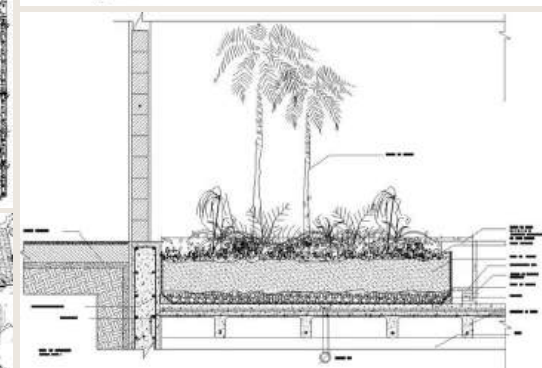

- **Location:** Mount Lebanon
- **Landscape style:** Mediterranean
- **Scope of work:** Design & execution.
- **Client:** confidential

09-OUR LANDSCAPE DESIGN PROCESS: HAND-DRAWN ARTISTRY TO CAD PRECISION

This slide offers a glimpse into our comprehensive approach to landscape design and documentation. Our team Integrate both 2D and 3D drawing techniques into our design process, we provide our clients with a comprehensive understanding of their project from conception to completion. Additionally, we employ cutting-edge CAD software to produce detailed documents and construction drawings, guaranteeing accuracy and clarity throughout the implementation process. With our commitment to both creativity and precision, we deliver exceptional results that exceed expectations.

2d And 3d Rendering Drawings

Landscape design cad drawings

Construction Drawing details

NOT FOR CONSTRUCTION PURPOSES

Collaboration Process.

DESIGN CONSULTATION

During the first stage of our process, we engage in a comprehensive design consultation where we thoroughly explore your gardening vision and preferences.